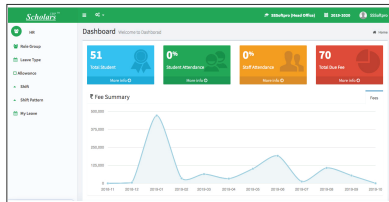

Products

Scholars Desk

is a state-of-the-art and value-rich solution that has been patronized by a large number of schools / colleges. It caters to the core functions of a school / educational institution.

The product is popular with the small and mid-sized educational entities.

Scholars ERP

is one of the most sought-after solutions for school management.

It is a feature rich online product and a notch above the desktop version by virtue of its enhanced features and convenient mobile application that serves as an interface between teachers, parents and students.

What we can address?

Some of the most prevalent problems

- Inefficiencies across functions
- Lots of paper work and hence increased cost
- Lack of transparency
- Absence of security and user-rights management system
- Poor training and support in case of most existing systems
- Cumbersome and time – taking reporting systems

Our USP

Thorough research with focus groups – mitigating inefficiencies to the extent possible

Easy Interface – ease of use

Customization – freedom of use

Controlled access – user rights management

Ongoing improvements – timely updates

Comprehensive Training – ensuring usage

Prompt and reliable support

We believe in long term relationships

Interface and Modules

MODULE	SCHOLARS ERP-ONLINE VERSION	SCHOLARS DESK VERSION
Scholar Register	✓	✓
Administration	✓	✓
Enquiry	✓	✓
Attendance	✓	✓
Fee	✓	✓
Examination	✓	✓
Certificates	✓	✓
Transportation	✓	✓
Hostel	✓	✗
Library	✓	✗
Staff	✓	✗
Stock	✓	✗
Accounts	✓	✗
Messaging	✓	✗
Homework	✓	✗
Visitors	✓	✗
Tasks	✓	✗
ID Cards	✓	✗
Pics & Videos	✓	✗
Reports	✓	✗
Mobile App	✓	✗

Training, Support, CRM

We have dedicated functions for Customer Support and Training.

Besides, we have a process in place where our team will be in constant touch with you to have your feedback and to better understand your requirements.

In short, we do not leave our clients when we transact, we are with them throughout the journey. We thus measure our success by our clients' success!